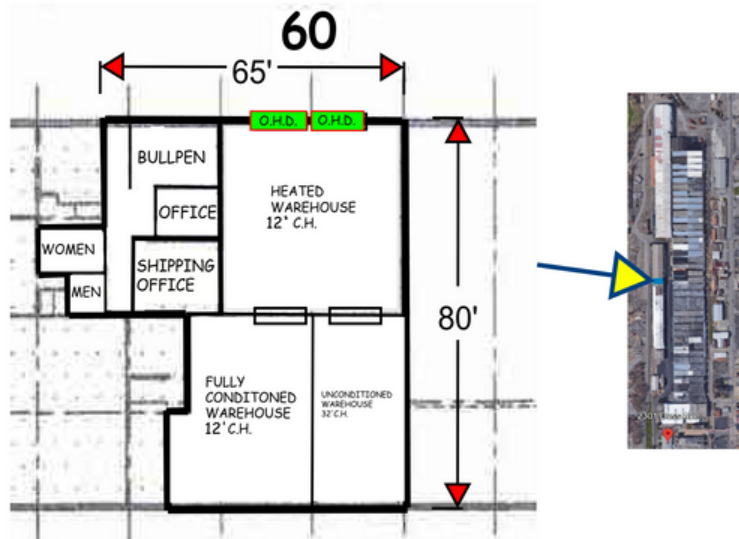

# BUILDING 15B

Our 80-acre complex features 22 buildings and over one million square feet of leasable space, including warehouse, office, wet lab, distribution, fabrication, manufacturing, light industrial, and laydown areas.

## Features:

- 4,400 TOTAL SF
- 1,000 SF Office with Restrooms
- 1,500 SF Heated Warehouse
- 1,100 SF HVAC Served Warehouse
- 800 SF Unconditioned Warehouse
- 2 Overhead Doors (1- 12'x10') (1- 9'x10')
- 200 AMP Single Phase Electrical Service
- Laydown Yard Space Available
- ConAm Multi-Client Warehouse Services Available